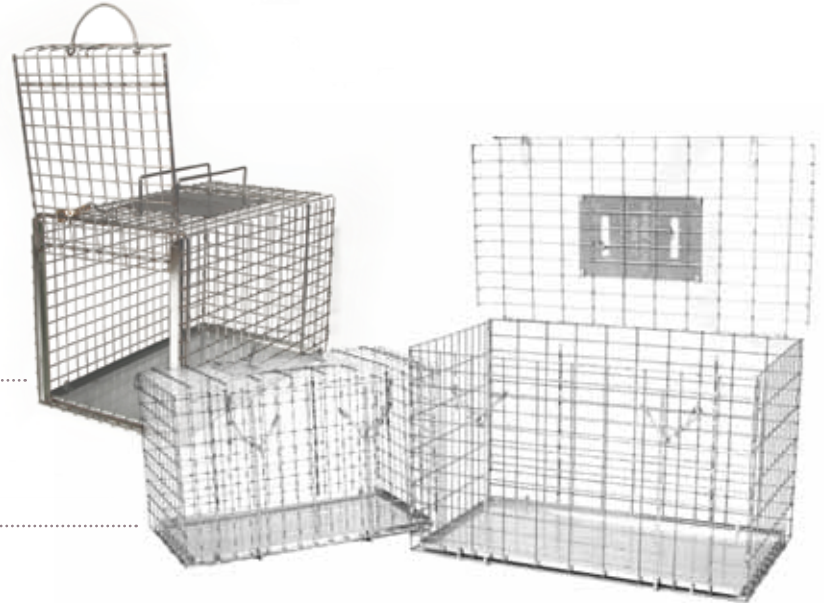

ANIMAL CAGES AND CARRIERS

Transfer, Top Opening and End Opening Cages

Cages are built from heavy duty galvanized wire mesh with reinforcement rods welded to the frame for added strength. They also feature sheet metal hand protectors under each handle. And they have galvanized removable floor pans for easy cleaning. They are strong, durable, and easy to use and transport animals. We offer a variety of sizes in three categories. The categories include transfer cages, top opening cages, and end opening cages.

Transfer Cages

One entire end of these cages is a sliding door designed especially for easy transfer of animals from a "Easy Release" trap. Our transfer cages are built to specific sizes that match traps with easy release doors. Simply line up the door end of the cage with the easy release door of your trap, and pull the release doors up and out of the way. After the animal is moved to the cage, replace the door and latch into place. Your trap can now be redeployed.

Top Opening Cages

The entire top of these cages is a swinging door for placing animals in and out of the cage.

End Opening Cages

One entire end of these cages is a swinging door for placing animals in and out of the cage.

Disposable Pet Carriers

Pet carriers are shipped flat, but set up easily to 17 1/2" x 8 1/2" x 15". They are one piece cardboard construction with all joints glued for extra support. A special coating provides moisture resistance. Extra air holes provide excellent ventilation. The one piece carriers come with double locking side panels.