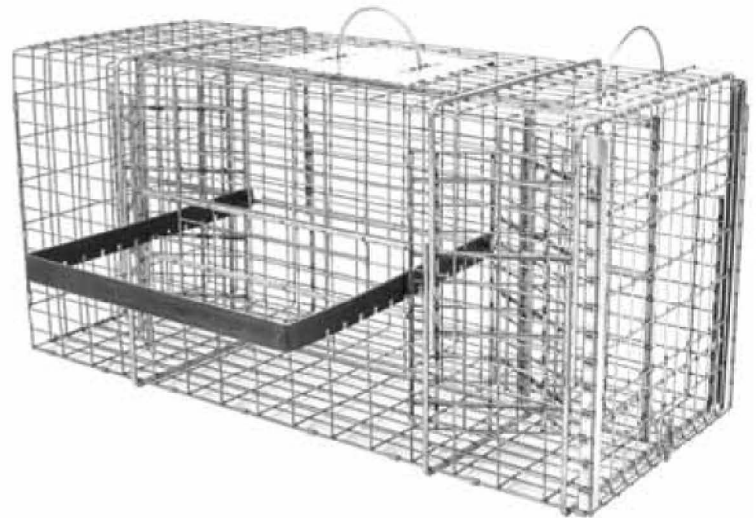

Transfer Cages

One entire end of these cages is a sliding door designed especially for easy transfer of animals from a "Easy Release" trap. Our transfer cages are built to specific sizes that match traps with easy release doors. Simply line up the door end of the cage with the easy release door of your trap, and pull the release doors up and out of the way. After the animal is moved to the cage, replace the door and latch into place. Your trap can now be redeployed.

Top Opening Cages

The entire top of these cages is a swinging door for placing animals in and out of the cage.

End Opening Cages

One entire end of these cages is a swinging door for placing animals in and out of the cage.

Transfer Cages

Model	L - W - H	Description	Construction	Wt	1 to 5	6+
305	16 x 9 x 10	Opossum/Rabbit Size Transfer Cage	1 x 1 - 14 gauge	5 lbs	\$51.80	\$44.62
306	20 x 11 x 12	Raccoon/Cat Size Transfer Cage	1 x 2 - 12 gauge	7 lbs	\$56.80	\$49.62
306NC	20 x 11 x 12	Cat Transfer Cage for TNR TRAPS	1 x 1 - 14 gauge	7 lbs	\$57.00	\$54.00
307	24 x 12 x 16	Small Dog/Fox Size Transfer Cage	1 x 2 - 12 gauge	11 lbs	\$72.94	\$62.78
308	30 x 16 x 20	Average Dog/Coyote Size Transfer Cage	1 x 2 - 12 gauge	17 lbs	\$98.54	\$84.84
309	36 x 20 x 26	Large Dog Size Transfer Cage	1 x 2 - 12 gauge	24 lbs	\$141.29	\$121.63

ANIMAL CAGES AND CARRIERS

Restraint Modules and Squeeze Cages

Restraint Modules

Restraint Modules are specifically designed for easy handling of animals during injections, examinations, or anytime absolute control of the animal is a must. The sliding panel locks into any position the handler desires, and will comfortably hold the animal. The restraint module can be operated with one hand and only requires one individual to operate. Heavy reinforcing rods are welded to the wire frame for extra support, and a sliding rear door allows for easy transferring of animals. Our restraint modules match up nicely to our traps and cages with easy release doors.